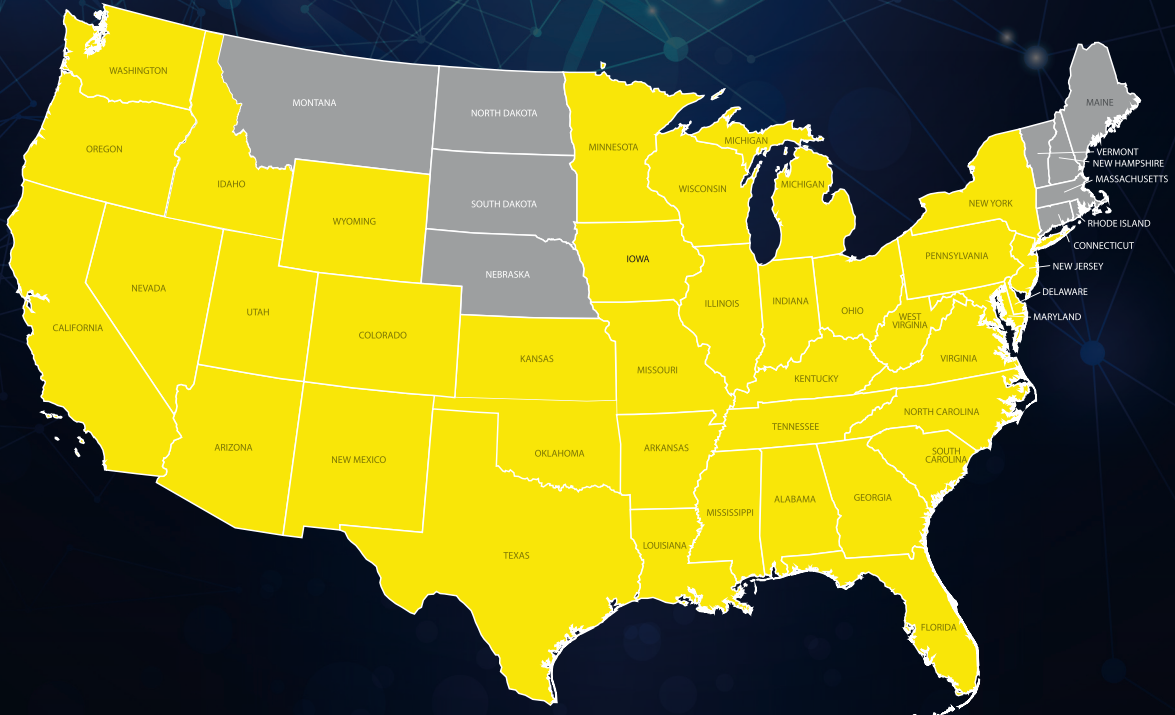

■ Maximum Controls Distributors & Dealers

DISTRIBUTORS AVAILABLE NATIONWIDE