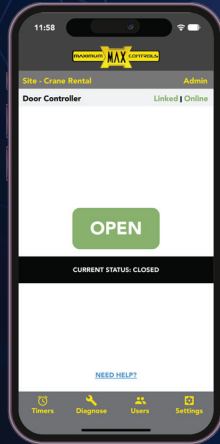

MAX APP-BASED CELL KEYPAD

16 ZONE ACCESS CONTROL

Max Cloud App

1,000 VIRTUAL
REMOTE CONTROLS
ARE INCLUDED
WHEN USING THE
MAX APP.

DATA PLANS

App-Based Trackable Keypad

Affordable cell data plans (AT&T or Verizon)

16 Zone Control using Wiegand Converters

Optional 15 Wireless zone control
(1 mile range / 900 MHz)
(with wireless Wiegand Converter)

1,000 Units (Memory Capacity)

Event Log of all transactions

Guest Pass with date and time restriction

APP-BASED 16 ZONE CONTROL

OPTIONAL WIRELESS 15 ZONE CONTROL (1-MILE RANGE)

Max Wiegand Converter & App-Based Cell Keypad both have a Wiegand port to support any 26-bit card readers, radio receivers & RFID transponders