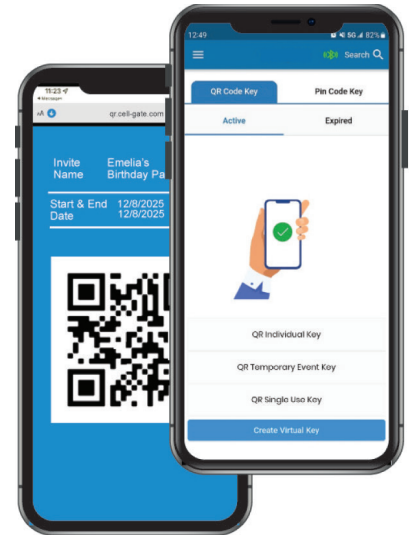

Entría™
Wired & Wireless Access Control

E1DC
model

Single Door Controller
Cellular or VPN

by cellgate®

Single Entry Point Control

Part Numbers

E1ATT }
E1VZN } **DESFire® EV3**
E1VPN }

E1HIDATT }
E1HIDVZN } **HID**
E1HIDVPN }

> **Key Features**

- Supports up to 1 entry point
- **QR Code Reader**
- **Bluetooth 5.0**
- DESFire® EV3 or HID Card Reader
- 1 Wiegand Input
- Backlit Numeric Keypad
- Single Relay Operation
- **AT&T & Verizon LTE service, ships both SIMs; or VPN one-step connectivity**

powered by:

Bluetooth access & Visitor
Virtual Key issuance managed
via the CellGate app.

E1DC Access Control

> **Includes Virtual Keys**

PIN Codes Bluetooth QR Codes

> **Featuring**

DESFire® EV3 or HID

TOTAL PROPERTY SECURITY ACCESS
Wireless where you need it. Wired where you have it.