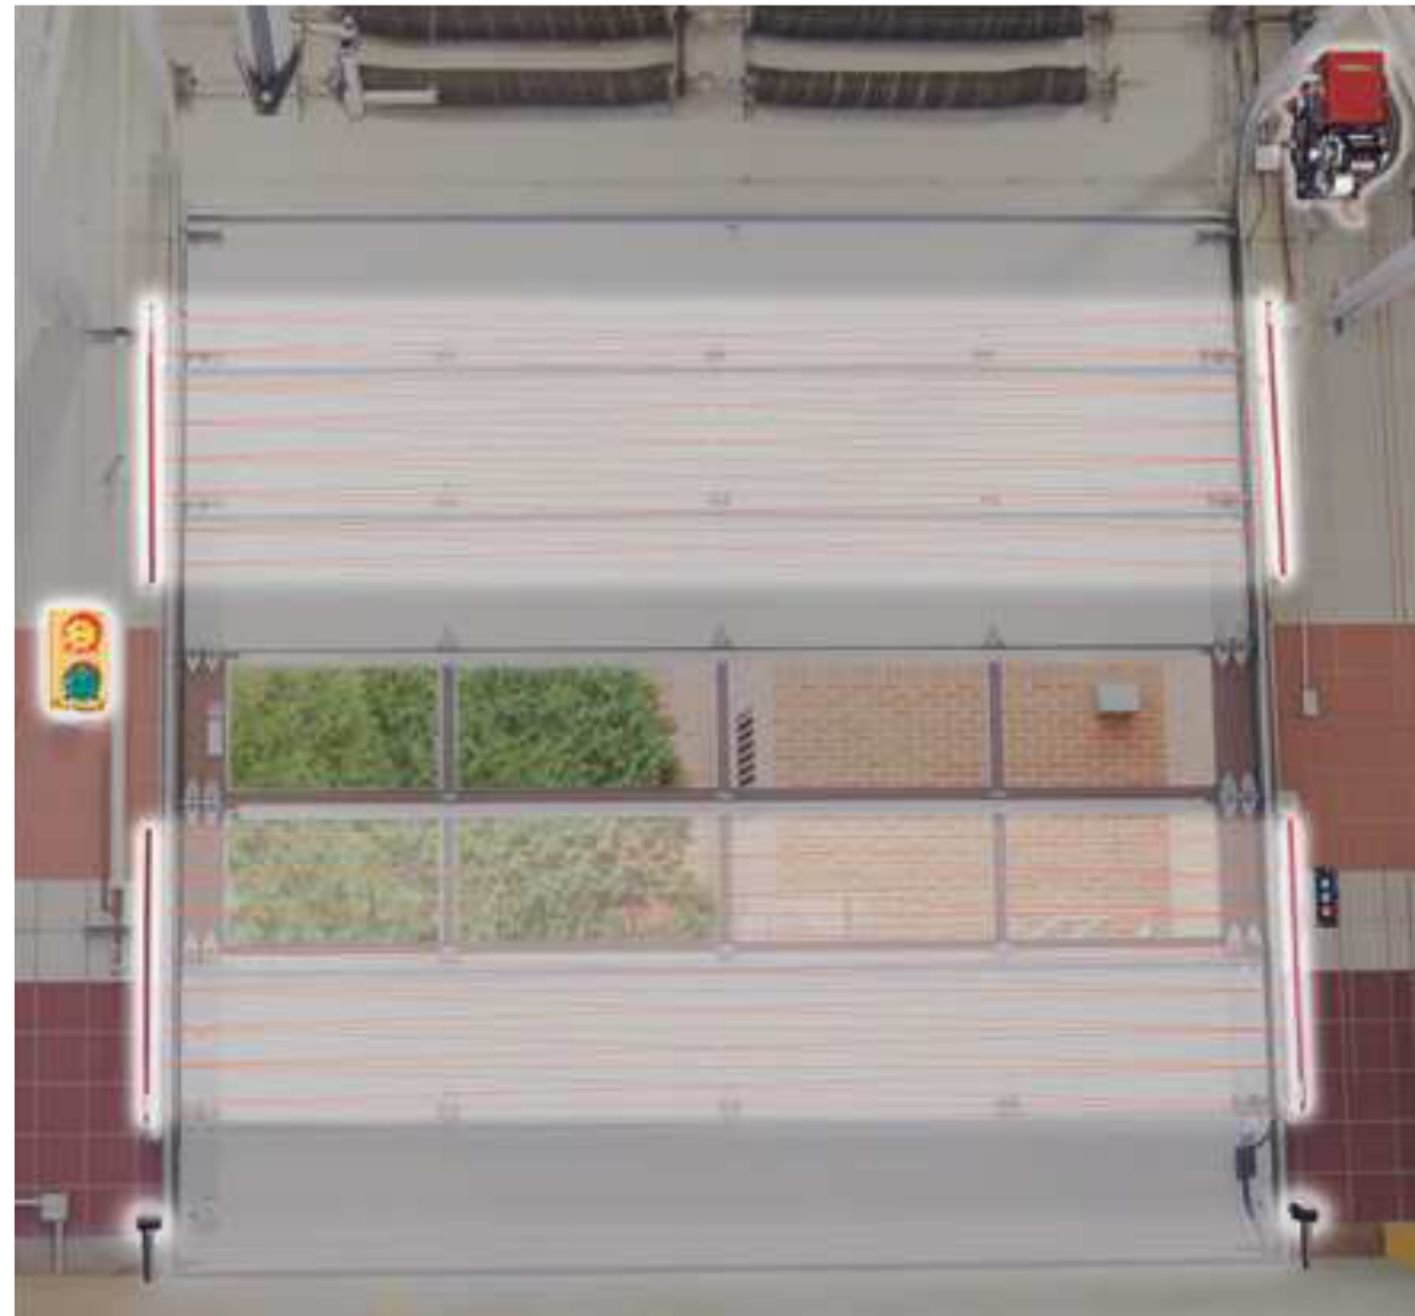

Commercial Door Operators

Safety Entrapment

Protection Accessories

Safety at Every Door

Red-Green Light (RGL24LY)
Light will change from flashing Red to solid Green when the door reaches the full open position to exit safely

Optical Edge System (OES)
Infrared optical sensors deliver dependable protection for sectional and rolling style doors

Light Curtains (LC-36A)
Provide 36 in. of coverage to keep your customers, employees and equipment safe

Monitored Dual-Sided Photo Eyes (CPS-OPEN4)
Equipped with dual-sided infrared sensors providing maximum security