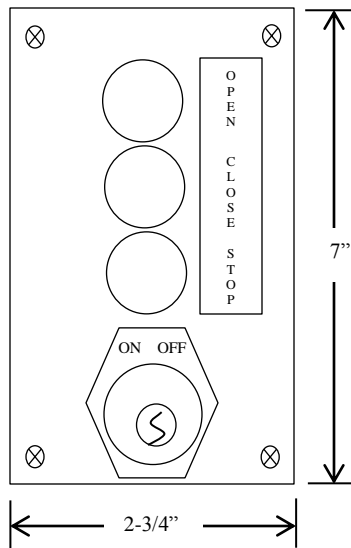

### EXTERIOR CONTROL STATION WITH MORTISE KEYED LOCKOUT

- NEMA 3R, 4, 12
- SURFACE MOUNT
- FULLY GUARDED
- THREE BUTTON CONTROL (OPEN-CLOSE-STOP) WITH KEYED LOCKOUT (ON-OFF)
- BUTTON: 6 amp @ 125/250VAC
- OPEN: NORMALLY OPEN
- CLOSE: NORMALLY OPEN
- STOP: NORMALLY CLOSED
- KEYSWITCH: 20 amp @ 125VAC
  
- AVAILABLE WITH BEST CORE OR EQUIVALENT, OR SLF TYPE LARGE FORMAT EQUIVALENT

## DIMENSIONS