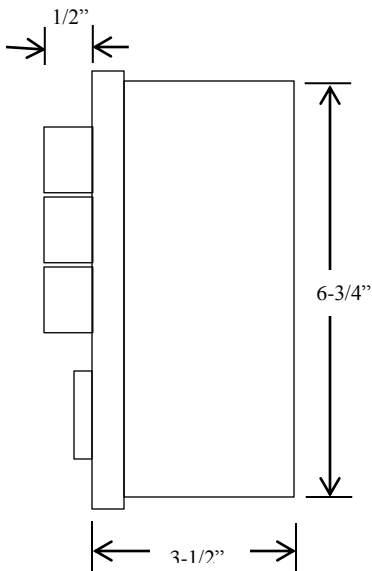

### EXTERIOR CONTROL STATION WITH MORTISE KEYED LOCKOUT

- NEMA 3R, 4, 12
- SURFACE MOUNT
- FULLY GUARDED
- THREE BUTTON CONTROL (OPEN-CLOSE-STOP) WITH KEYED LOCKOUT (ON-OFF)
- BUTTON: 6 amp @ 125/250VAC
- OPEN: NORMALLY OPEN
- CLOSE: NORMALLY OPEN
- STOP: NORMALLY CLOSED
- KEYSWITCH: 20 amp @ 125VAC
  
- AVAILABLE WITH BEST CORE OR EQUIVALENT, OR SLF TYPE LARGE FORMAT EQUIVALENT

## DIMENSIONS