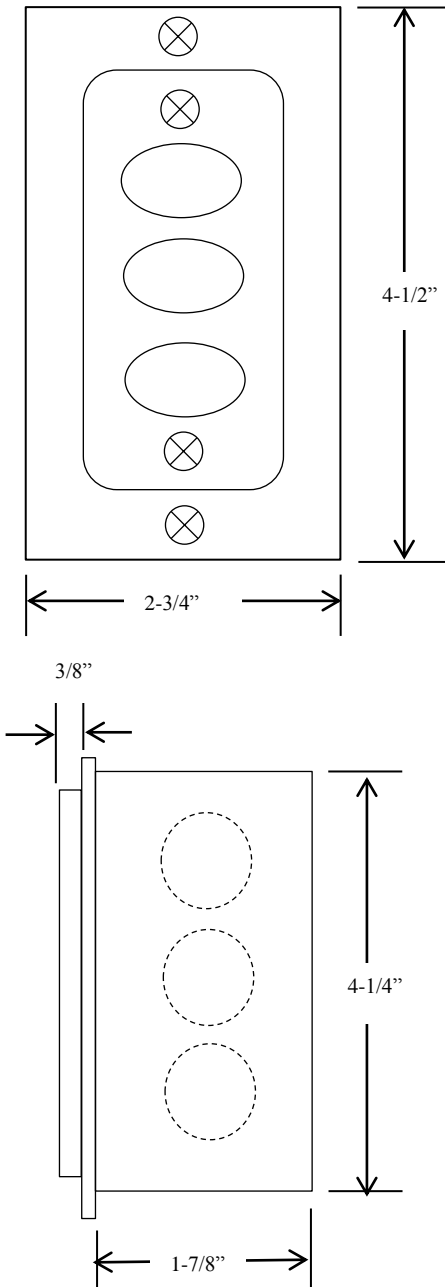

## LCE-3 CONTROL STATION

- NEMA 1
- FLUSH MOUNT
- FULLY GUARDED
- THREE BUTTON CONTROL (OPEN-CLOSE-STOP)
- BUTTON: 5 amp @ 125VAC
- OPEN: NORMALLY OPEN
- CLOSE: NORMALLY OPEN
- STOP: NORMALLY CLOSED
- UL LISTED

## WIRING