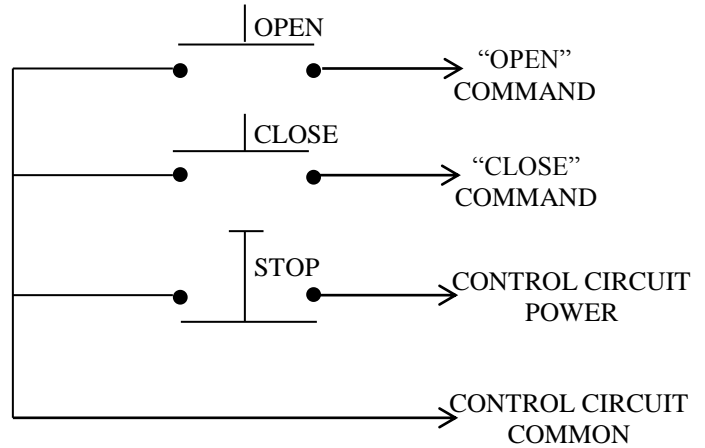

WIRING

230 Route 206, Suite 206
Flanders, NJ 07836
(800) 942-6682 * (973) 584-6682 Fax
info@mmtcinc.com